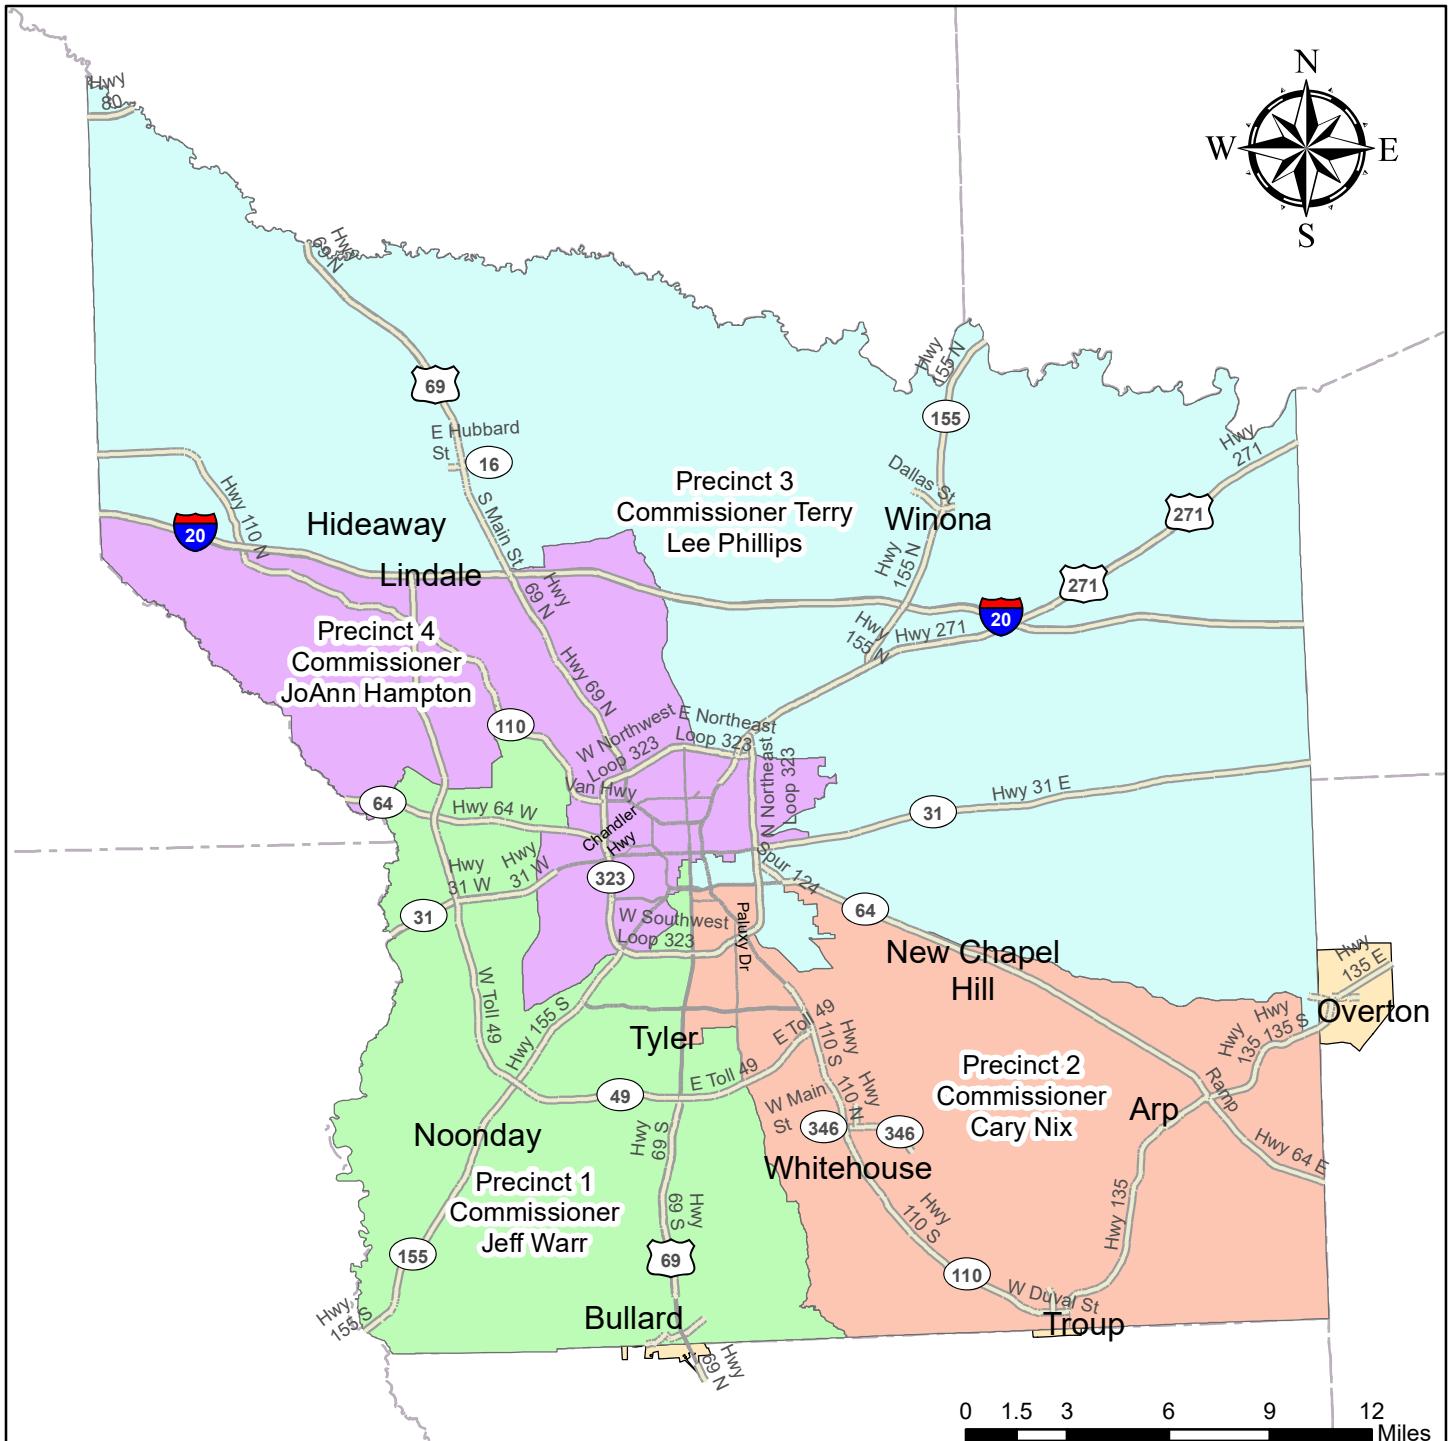

# The County of Smith Texas

## Precincts - Commissioner

**Disclaimer:**

This product is for informational purposes and may not have been prepared for or be suitable for legal, engineering, or surveying purposes. It does not represent an on-the-ground survey and represents only the approximate relative location of property boundaries.

Printed map provided by the Smith County Information Technology Department in July 2018.

Smith County Elections Administration (903) 590-4777

**Precincts - Commissioner**

-  Pct 1 - Commissioner Jeff Warr
-  Pct 2 - Commissioner Cary Nix
-  Pct 3 - Commissioner Terry Lee Phillips
-  Pct 4 - Commissioner JoAnn Hampton